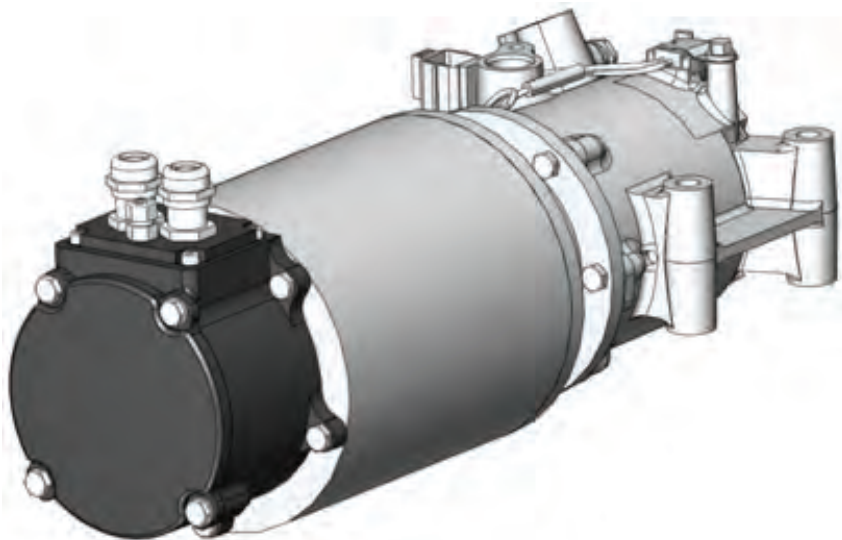

Electric AC Compressor

**Electric AC-Compressor 50cc Scroll, 24V (24-72V), Weight 4kg,
Torque max 15Nm, Max 8000rpm, 0-5V**

Refrigerant Capacity	Rpm
1,0 kW	720
2,2 kW	1500
3,1 kW	2240
3,9 kW	2700
Current(I) (7bar/3bar)	Rpm
10,6 A	720
29,0 A	1500
47,0 A	2240
58,0 A	2700

Part No	Voltage	Nominall/Max Power	Dissipation factor (mW/°C)	Thermal time constant(s) ^{*3}	Rated power at 25°C (mW)	Operating temp. Range (°C)
500222	24V (24-72V)	3/6 kW	0.7	5	3.5	-50 90

Online
www.coolpro.com
www.sunairusa.com
www.sunaireurope.com