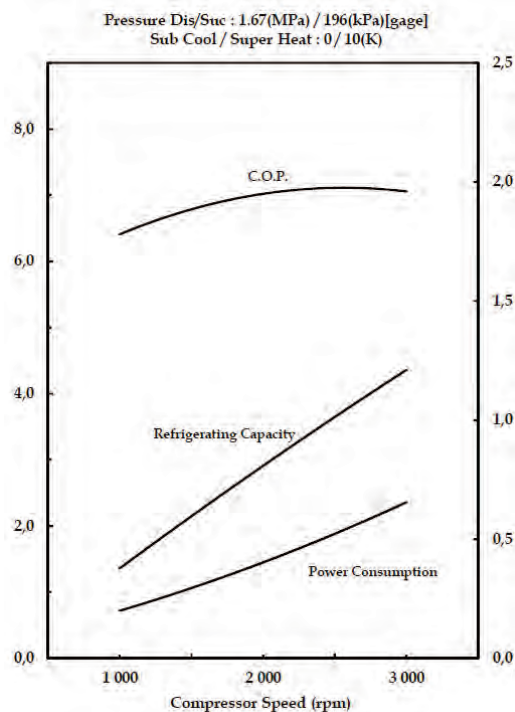

Electric AC Compressor

**Electric AC-Compressor 50cc Scroll, 24V (24-72V), Weight 4kg,
Torque max 15Nm, Max 8000rpm, 0-5V**

Refrigerant Capacity	Rpm
1,0 kW	720
2,2 kW	1500
3,1 kW	2240
3,9 kW	2700
Current(I) (7bar/3bar)	Rpm
10,6 A	720
29,0 A	1500
47,0 A	2240
58,0 A	2700

Part No	Voltage	Nominall/Max Power	Dissipation factor (mW/°C)	Thermal time constant(s) ^{*3}	Rated power at 25°C (mW)	Operating temp. Range (°C)
500222	24V (24-72V)	3/6 kW	0.7	5	3.5	-50 90

Online
www.coolpro.com
www.sunairusa.com
www.sunaireurope.com